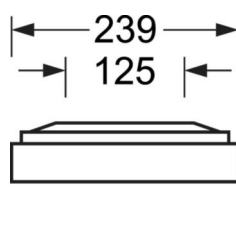

MECHANICS

Housing colour	silver grey/white aluminium RAL 9006
Dimensions (LxWxH/DxH)	1248mm x 239mm x 62mm
Weight (net)	5kg
Cable entry KE (X/Y)	0mm/0mm
Type of installation	Ceiling-mounted single installation, Ceiling-mounted trunking installation

Dimensions

L	1248 mm	Length
B	239 mm	Width
H	62 mm	Height
A1	1000 mm	Mounting distance single mounting
A3	248 mm	Mounting distance between luminaires in a light run arrangement
A4	125 mm	Mounting distance (width)
X	0 mm	Distance cable infeed to the center of the luminaire on the X-axis
Y	0 mm	Distance cable infeed to the center of the luminaire on the Y-axis