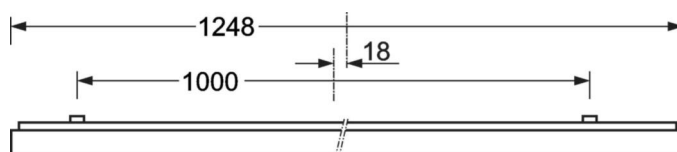

LIGHTING TECHNOLOGY

Placement	LED, Colour rendering/Light colour CRI $\geq 80 / 3000\text{K}$
Colour tolerance (MacAdam)	3SDCM
Photobiological safety (Luminaire)	RG0
Nominal luminous flux/switching steps (EDM)	3200lm/25W, 2800lm/21W, 2400lm/18W, 1900lm/14W
LED service life	100000h L80/B10 (Tq 25°C), 50000h L90/B50 (Tq 25°C)
Luminaire luminous efficiency	139lm/W-128lm/W
UGR lat./long.	18.4 / 18.7 (25W)

MECHANICS

Housing colour	silver grey/white aluminium RAL 9006
Dimensions (LxWxH/DxH)	1248mm x 239mm x 62mm
Weight (net)	5kg
Cable entry KE (X/Y)	0mm/0mm
Type of installation	Ceiling-mounted single installation, Ceiling-mounted trunking installation

Dimensions

L	1248 mm	Length
B	239 mm	Width
H	62 mm	Height
A1	1000 mm	Mounting distance single mounting
A3	248 mm	Mounting distance between luminaires in a light run arrangement
A4	125 mm	Mounting distance (width)
X	0 mm	Distance cable infeed to the center of the luminaire on the X-axis
Y	0 mm	Distance cable infeed to the center of the luminaire on the Y-axis