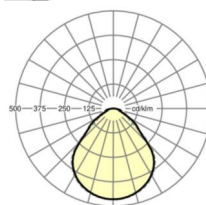

CHARACTERISTICS

Order number	65713014175
EAN number	4020863479009
Commodity code	94051190
Certification mark	IP 20, Protection class I, VDU $65^\circ < 3000$, ENEC10 VDE, F, Indoor, CE
Impact resistance (IK rating)	IK03
Ambient temperatur	ta 25°C
Warranty period	5 years
State funding programs	BEG - Federal funding for efficient buildings (valid only for Germany)

ELECTRICAL ENGINEERING

Controller	Electronic multi-lumen driver, 4-steps (1 pcs.)
System output	25W-14W
Mains voltage	230V/50Hz
Circuit breakers (inrush current)	22 pieces/B10, 34 pieces/B16, 33 pieces/C10, 54 pieces/C16
Energy efficiency class/light source	C

LIGHTING TECHNOLOGY

Placement	LED, Colour rendering/Light colour CRI $\geq 80 / 3000\text{K}$
Colour tolerance (MacAdam)	3SDCM
Photobiological safety (Luminaire)	RG0
Nominal luminous flux/switching steps (EDM)	3200lm/25W, 2800lm/21W, 2400lm/18W, 1900lm/14W
LED service life	100000h L80/B10 (Tq 25°C), 50000h L90/B50 (Tq 25°C)
Luminaire luminous efficiency	139lm/W-128lm/W
UGR lat./long.	18.4 / 18.7 (25W)

MECHANICS

Housing colour	silver grey/white aluminium RAL 9006
Dimensions (LxWxH/DxH)	1248mm x 239mm x 62mm
Weight (net)	5kg
Cable entry KE (X/Y)	0mm/0mm
Type of installation	Ceiling-mounted single installation, Ceiling-mounted trunking installation

DEEP-LINK

<https://www.regiolum.de/en/article/65713014175>